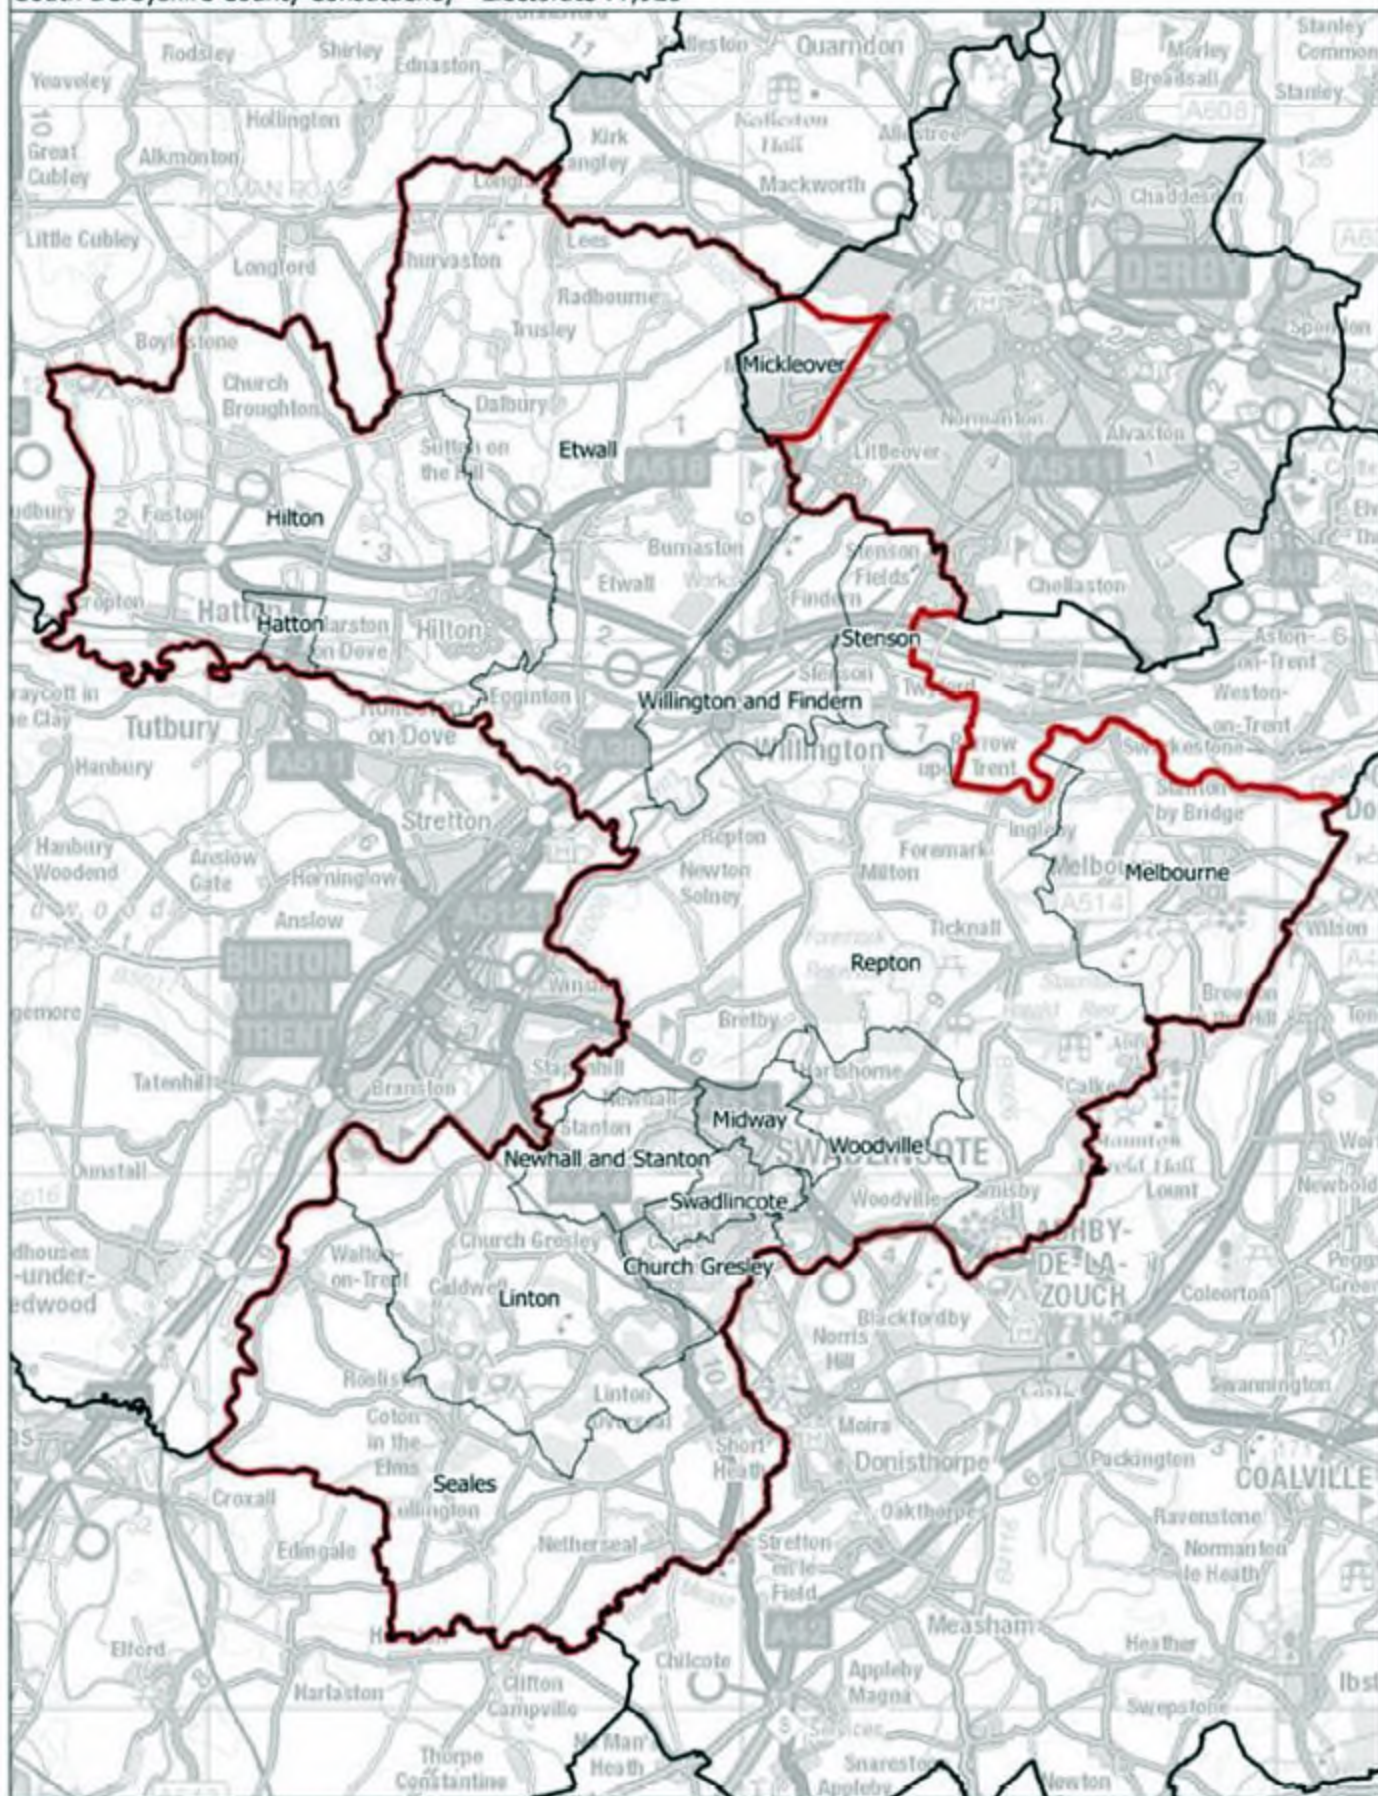

Boundary Commission for England - Initial Proposals for the East Midlands Region
South Derbyshire County Constituency - Electorate 77,920

— Constituency — Local authorities — Wards

South Derbyshire CC