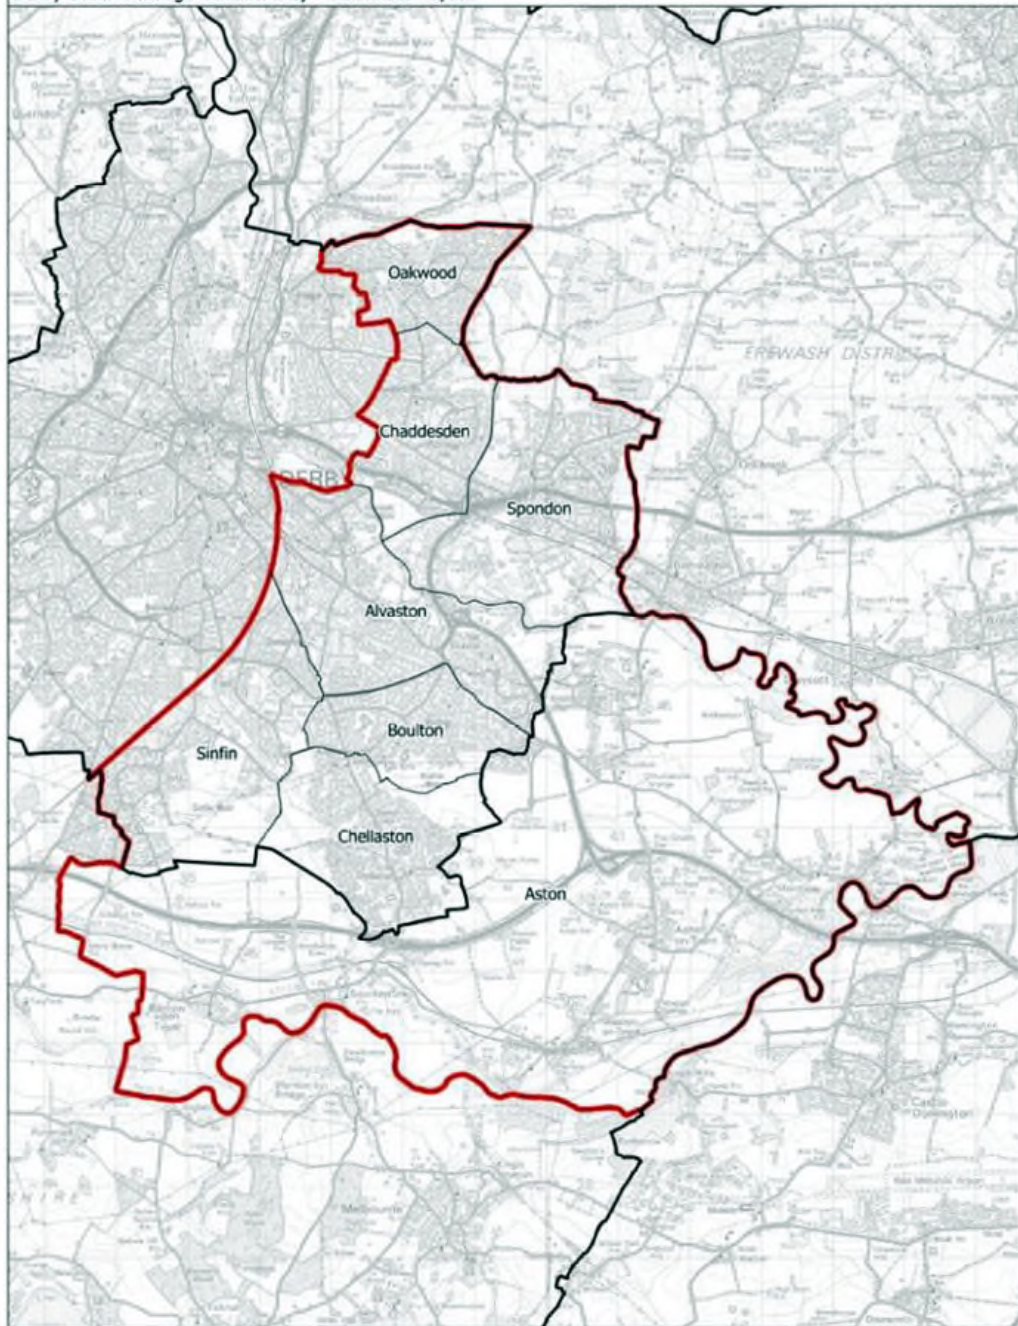

Boundary Commission for England - Initial Proposals for the East Midlands Region
Derby South Borough Constituency - Electorate 76,800

— Constituency — Local authorities — Wards